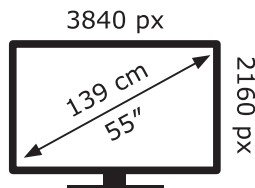

ENERGY

Panasonic

TX-55HZ1000E

105 kWh/1000h

ABCDEF**G**

131 kWh/1000h

2019/2013

TQF0EA0433